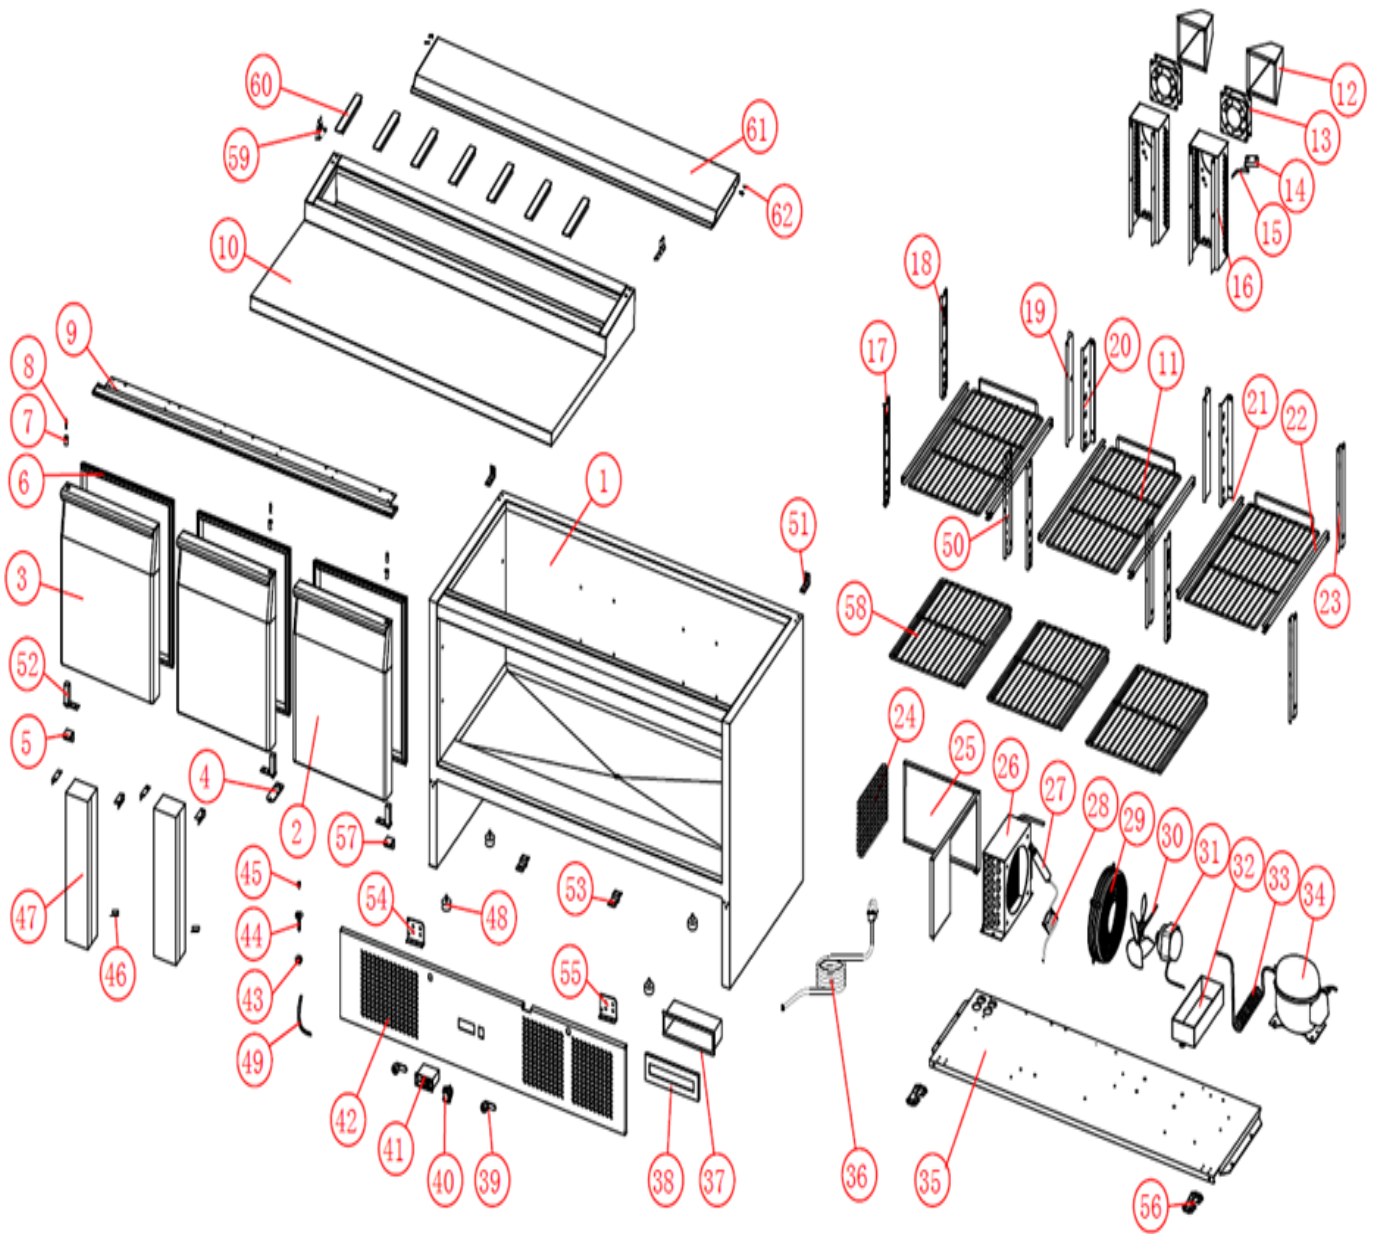

BCC3ENXX

Exploded parts diagram

Part Number	number	name	quantity
***	1	Cabinet	1
***	2	Door (right) *Please check cabinet Mark*	2
***	3	Door (left) *Please check cabinet Mark*	1
X1-HINGE31	4	Bottom Hinge Centre	1
K8-HINGE05	5	Bottom Hinge	2
K8-GASKET04	6	Door Gasket	3
K8-AXISSLEEVE	7	Bush	6
K8-HINGEPIN01	8	Hinge Pin	6
K8-HINGE07	9	Upper Hinge Plate	1
***	10	Countertop	1
X1-SHELF04	11	Shelf	3
***	12	Air Guide Cover	2
X1-FAN03	13	Evap Fan	2
***	14	Probe Cover	1
K8-PROBE01	15	Probe	1
***	16	Fan Base	2
***	17	Ladder Rack (left)	3
***	18	Side Rear Ladder Rack(left)	1
***	19	Rear Ladder Rack(left)	2
***	20	Rear Ladder Rack(right)	2
K8-GUIDE02	21	Left Shelf Guide	3
K8-GUIDE03	22	Right Shelf Guide	3
***	23	Side Rear Ladder Rack(right)	1
***	24	Filter	1
***	25	Air Deflector	1
K8-COND02	26	Condenser	1
***	27	Drier	1
X1-CAPILLARY03	28	Capillary	1
***	29	Cond Fan Guard	1
K8-BLADE01	30	Cond Fan Blade	1
X1-FAN01	31	Cond Fan Motor	1
K8-PAN01	32	Vaporising Tray	1
***	33	Vaporising Coil	1
X1-COMP05	34	Compressor	1
***	35	Cooling Unit Board	1
***	36	Power Cord	1
***	37	plastic water-proof box	1
***	38	Plastic Water-proof Box Cover	1
X1-LOCK04	39	Door Lock	2
X1-SWITCH01	40	Power Switch	1
X1-CONTROLLER04	41	Controller	1
***	42	Panel	1
K8-DRAIN01	43	Drainpipe Butt	1
K8-DRAIN02	44	Drain Spigot	1
K8-PLUG	45	Water Plug	1

***	46	Mullion Connector	6
***	47	Centre Mullion	2
***	48	Feet	4
K8-DRAIN03	49	PVC Drainpipe	1
***	50	Ladder Rack (right)	3
***	51	Top Fixing Brackets	2
***	52	Spring Hinge	3
***	53	Panel Lock Bracket	2
***	54	Panel Hinge Fixing Plate (left)	1
***	55	Panel Hinge Fixing Plate (right)	1
***	56	Panel Hinge	2
K8-HINGE05	57	Right Bottom Hinge	1
X1-SHELF11	58	Bottom Shelf	3
K8-HINGEAXIS	59	Hinge Axis Base	2
K8-SPACER01	60	Spacer Bar	7
K8-LID02	61	Lid	1
K8-COVERAXIS	62	Cover Axis Lid	4

***** Please contact Spares for assistance *****

***Other model variants available;**

BCC3-GR-TOP

BCC3PIZZA

BCC3PREPGRANITE